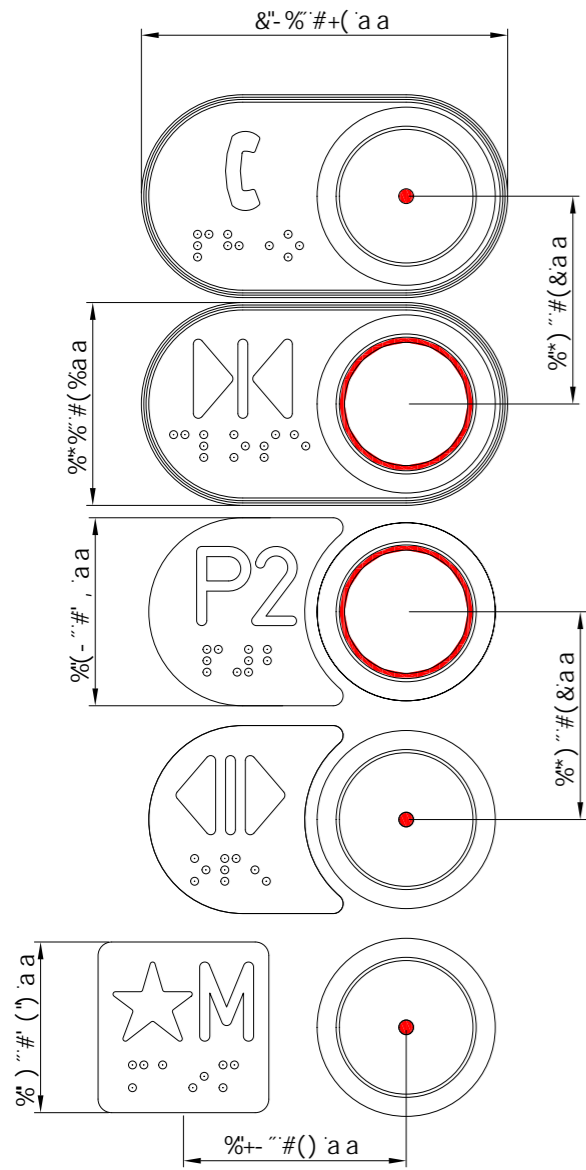

Tactiles for RT42, VB 42, EB 42, B45, B50

Accessories

Label Frame

Inlay Label 34 F

Inlay Label 34 Q

Label Frame with Collar

Inlay Label 34 F with Collar

Inlay Label 34 Q with Collar

Label Epsilon

Label Epsilon

B 45 Q / R

with Collar

B 50 Q / R

with Collar