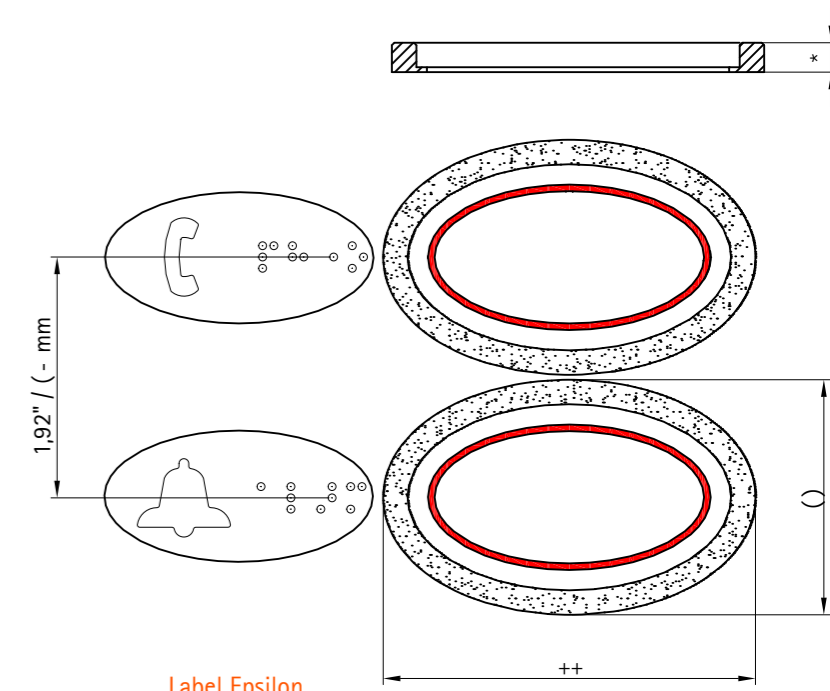

Tactiles for RT42, VB 42, EB 42, B45, B50

Accessories

Label Frame

Inlay Label 34 F

Inlay Label 34 Q

Label Frame with Collar

Inlay Label 34 F with Collar

Inlay Label 34 Q with Collar

Label Epsilon

Label Epsilon

B 45 Q / R

with Collar

B 50 Q / R

with Collar