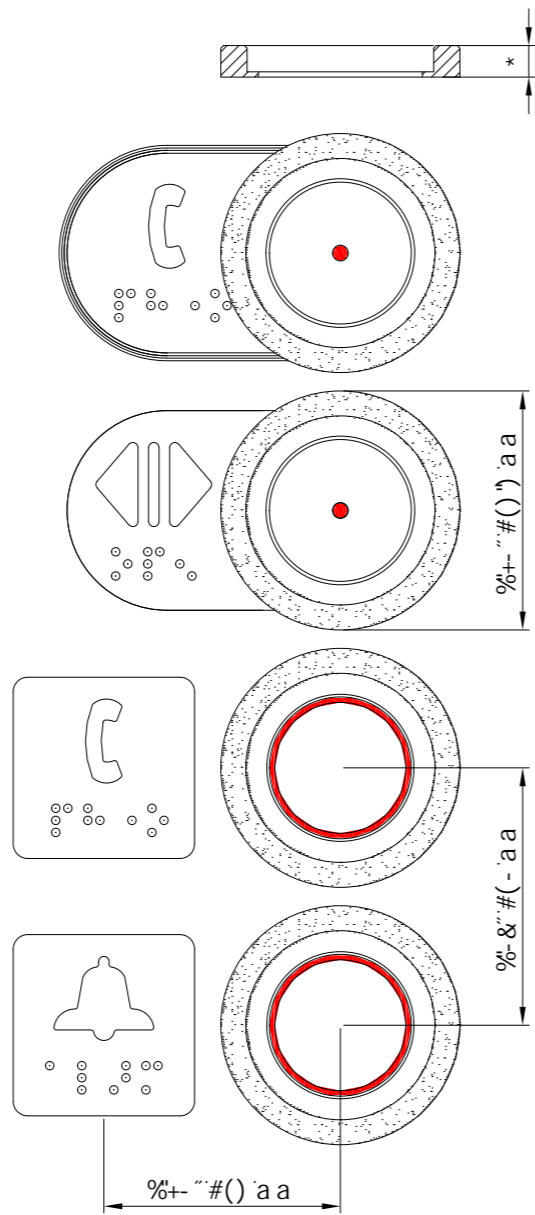

Tactiles for RT42, VB 42, EB 42, B45, B50

Accessories

Label Frame

Inlay Label 34 F

Inlay Label 34 Q

Label Frame with Collar

Inlay Label 34 F with Collar

Inlay Label 34 Q with Collar

Label Epsilon

Label Epsilon

B 45 Q / R

with Collar

B 50 Q / R

with Collar