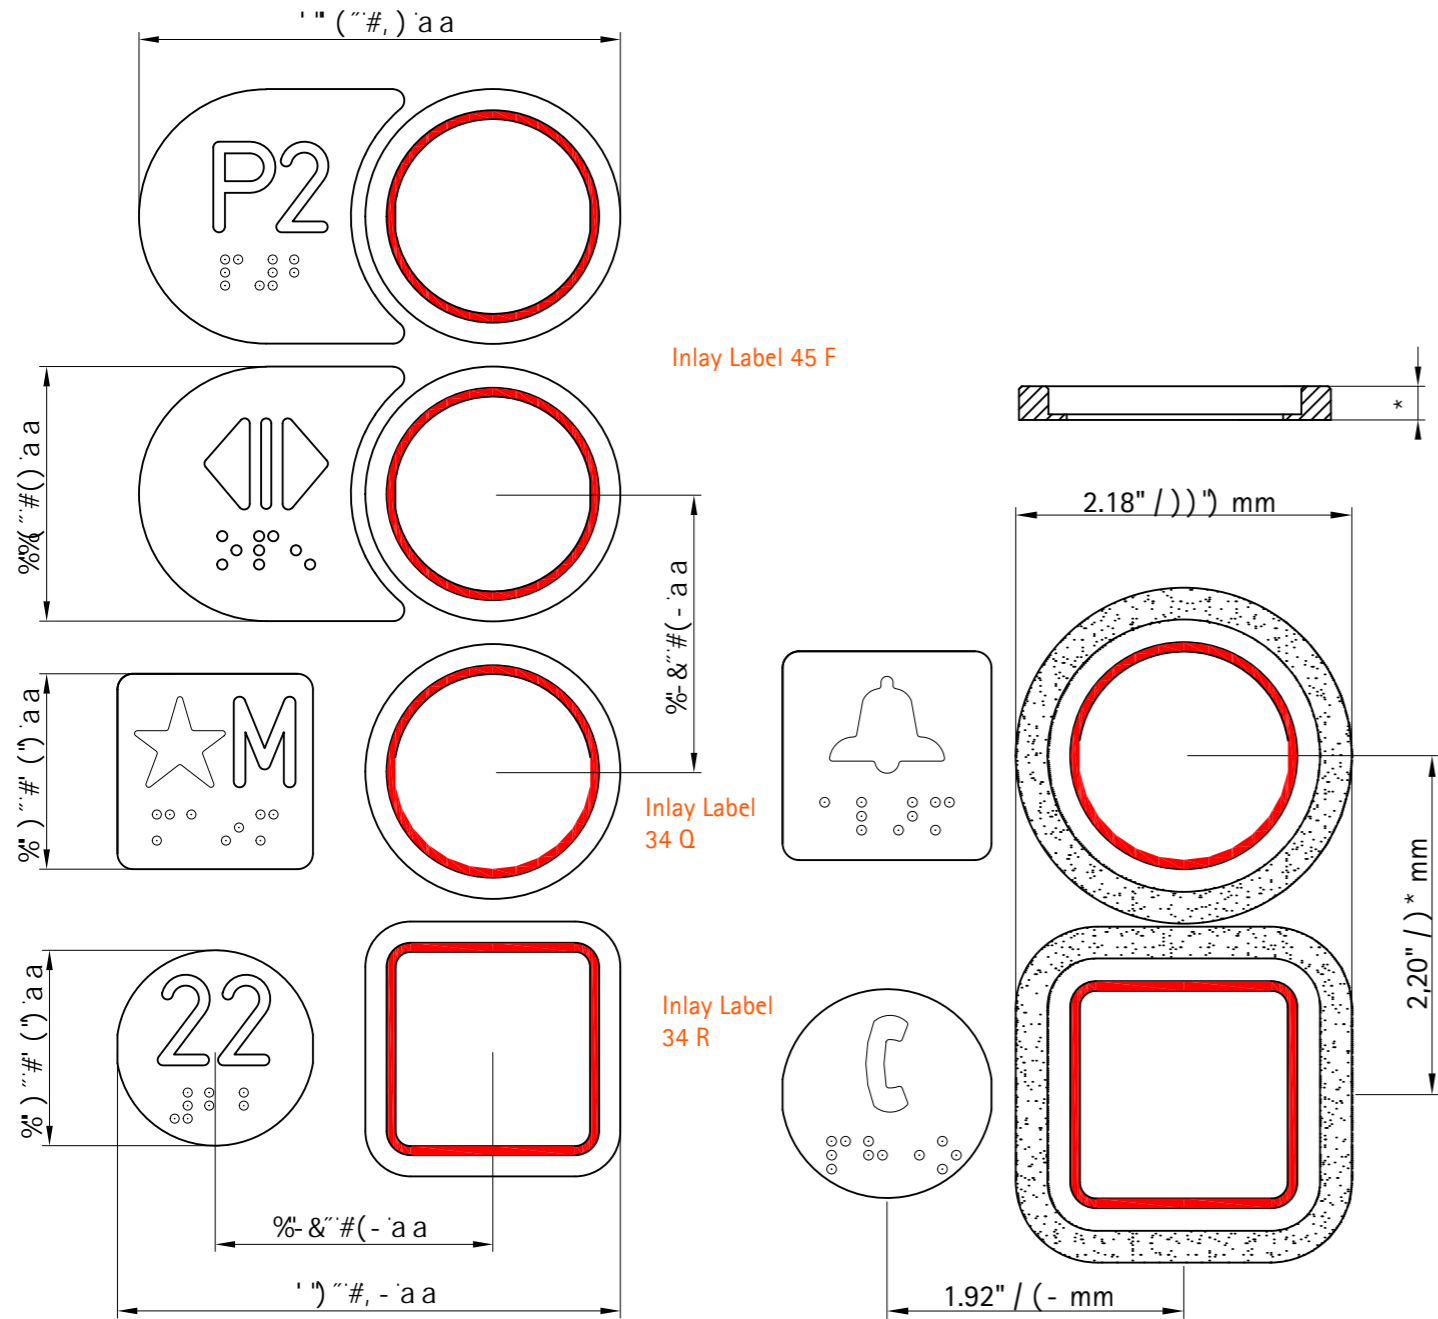

Tactiles for RT42, VB 42, EB 42, B45, B50

Accessories

Label Frame

Inlay Label 34 F

Inlay Label 34 Q

Label Frame with Collar

Inlay Label 34 F with Collar

Inlay Label 34 Q with Collar

Label Epsilon

Label Epsilon

B 45 Q / R

with Collar

B 50 Q / R

with Collar