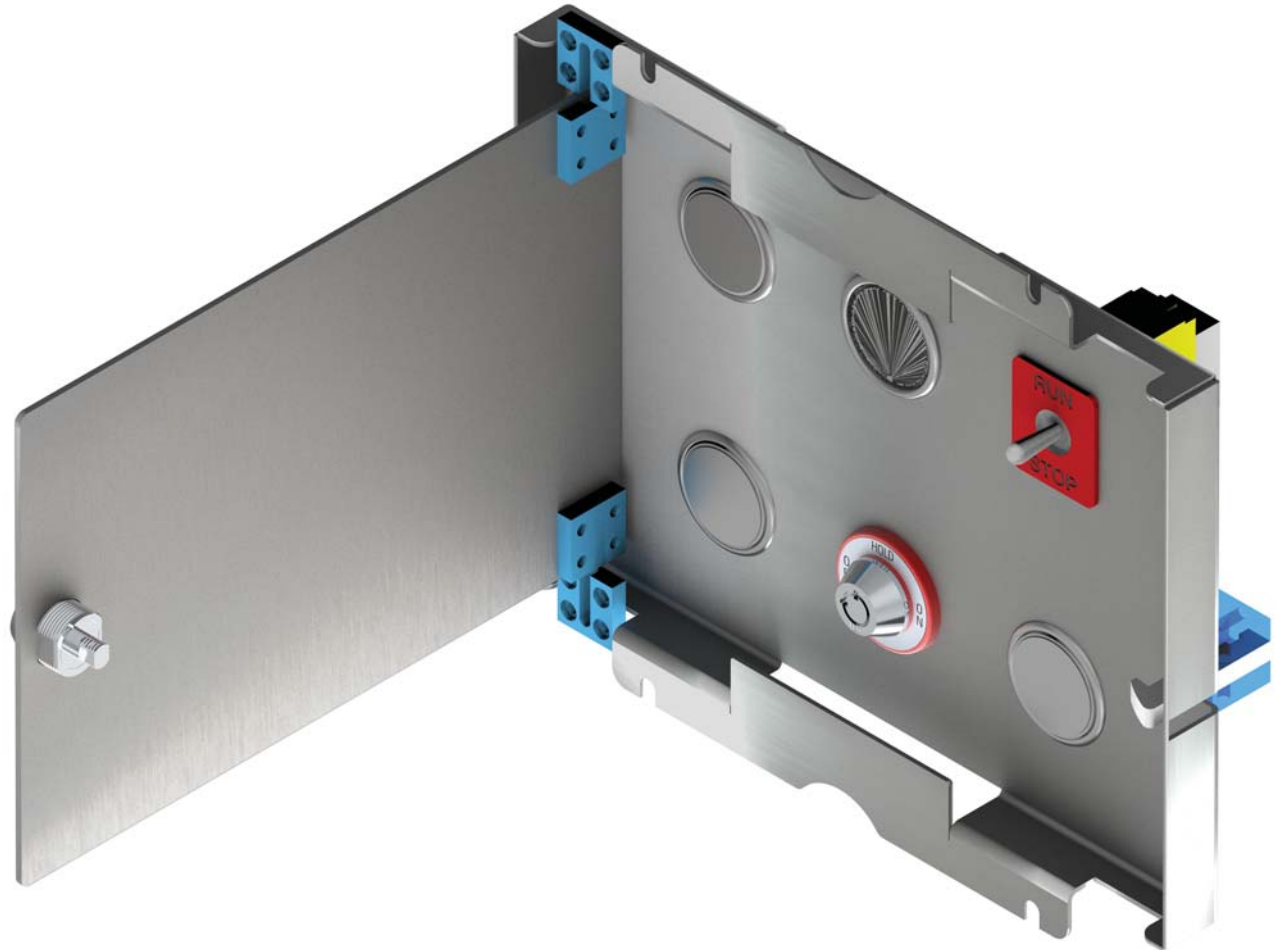

FEO Cabinet for COPs

Standard : hinge left, hinge right

fastened with lock FEO

mounted with welding studs on the faceplate from COP

FEO BOX

Dimension: FEO